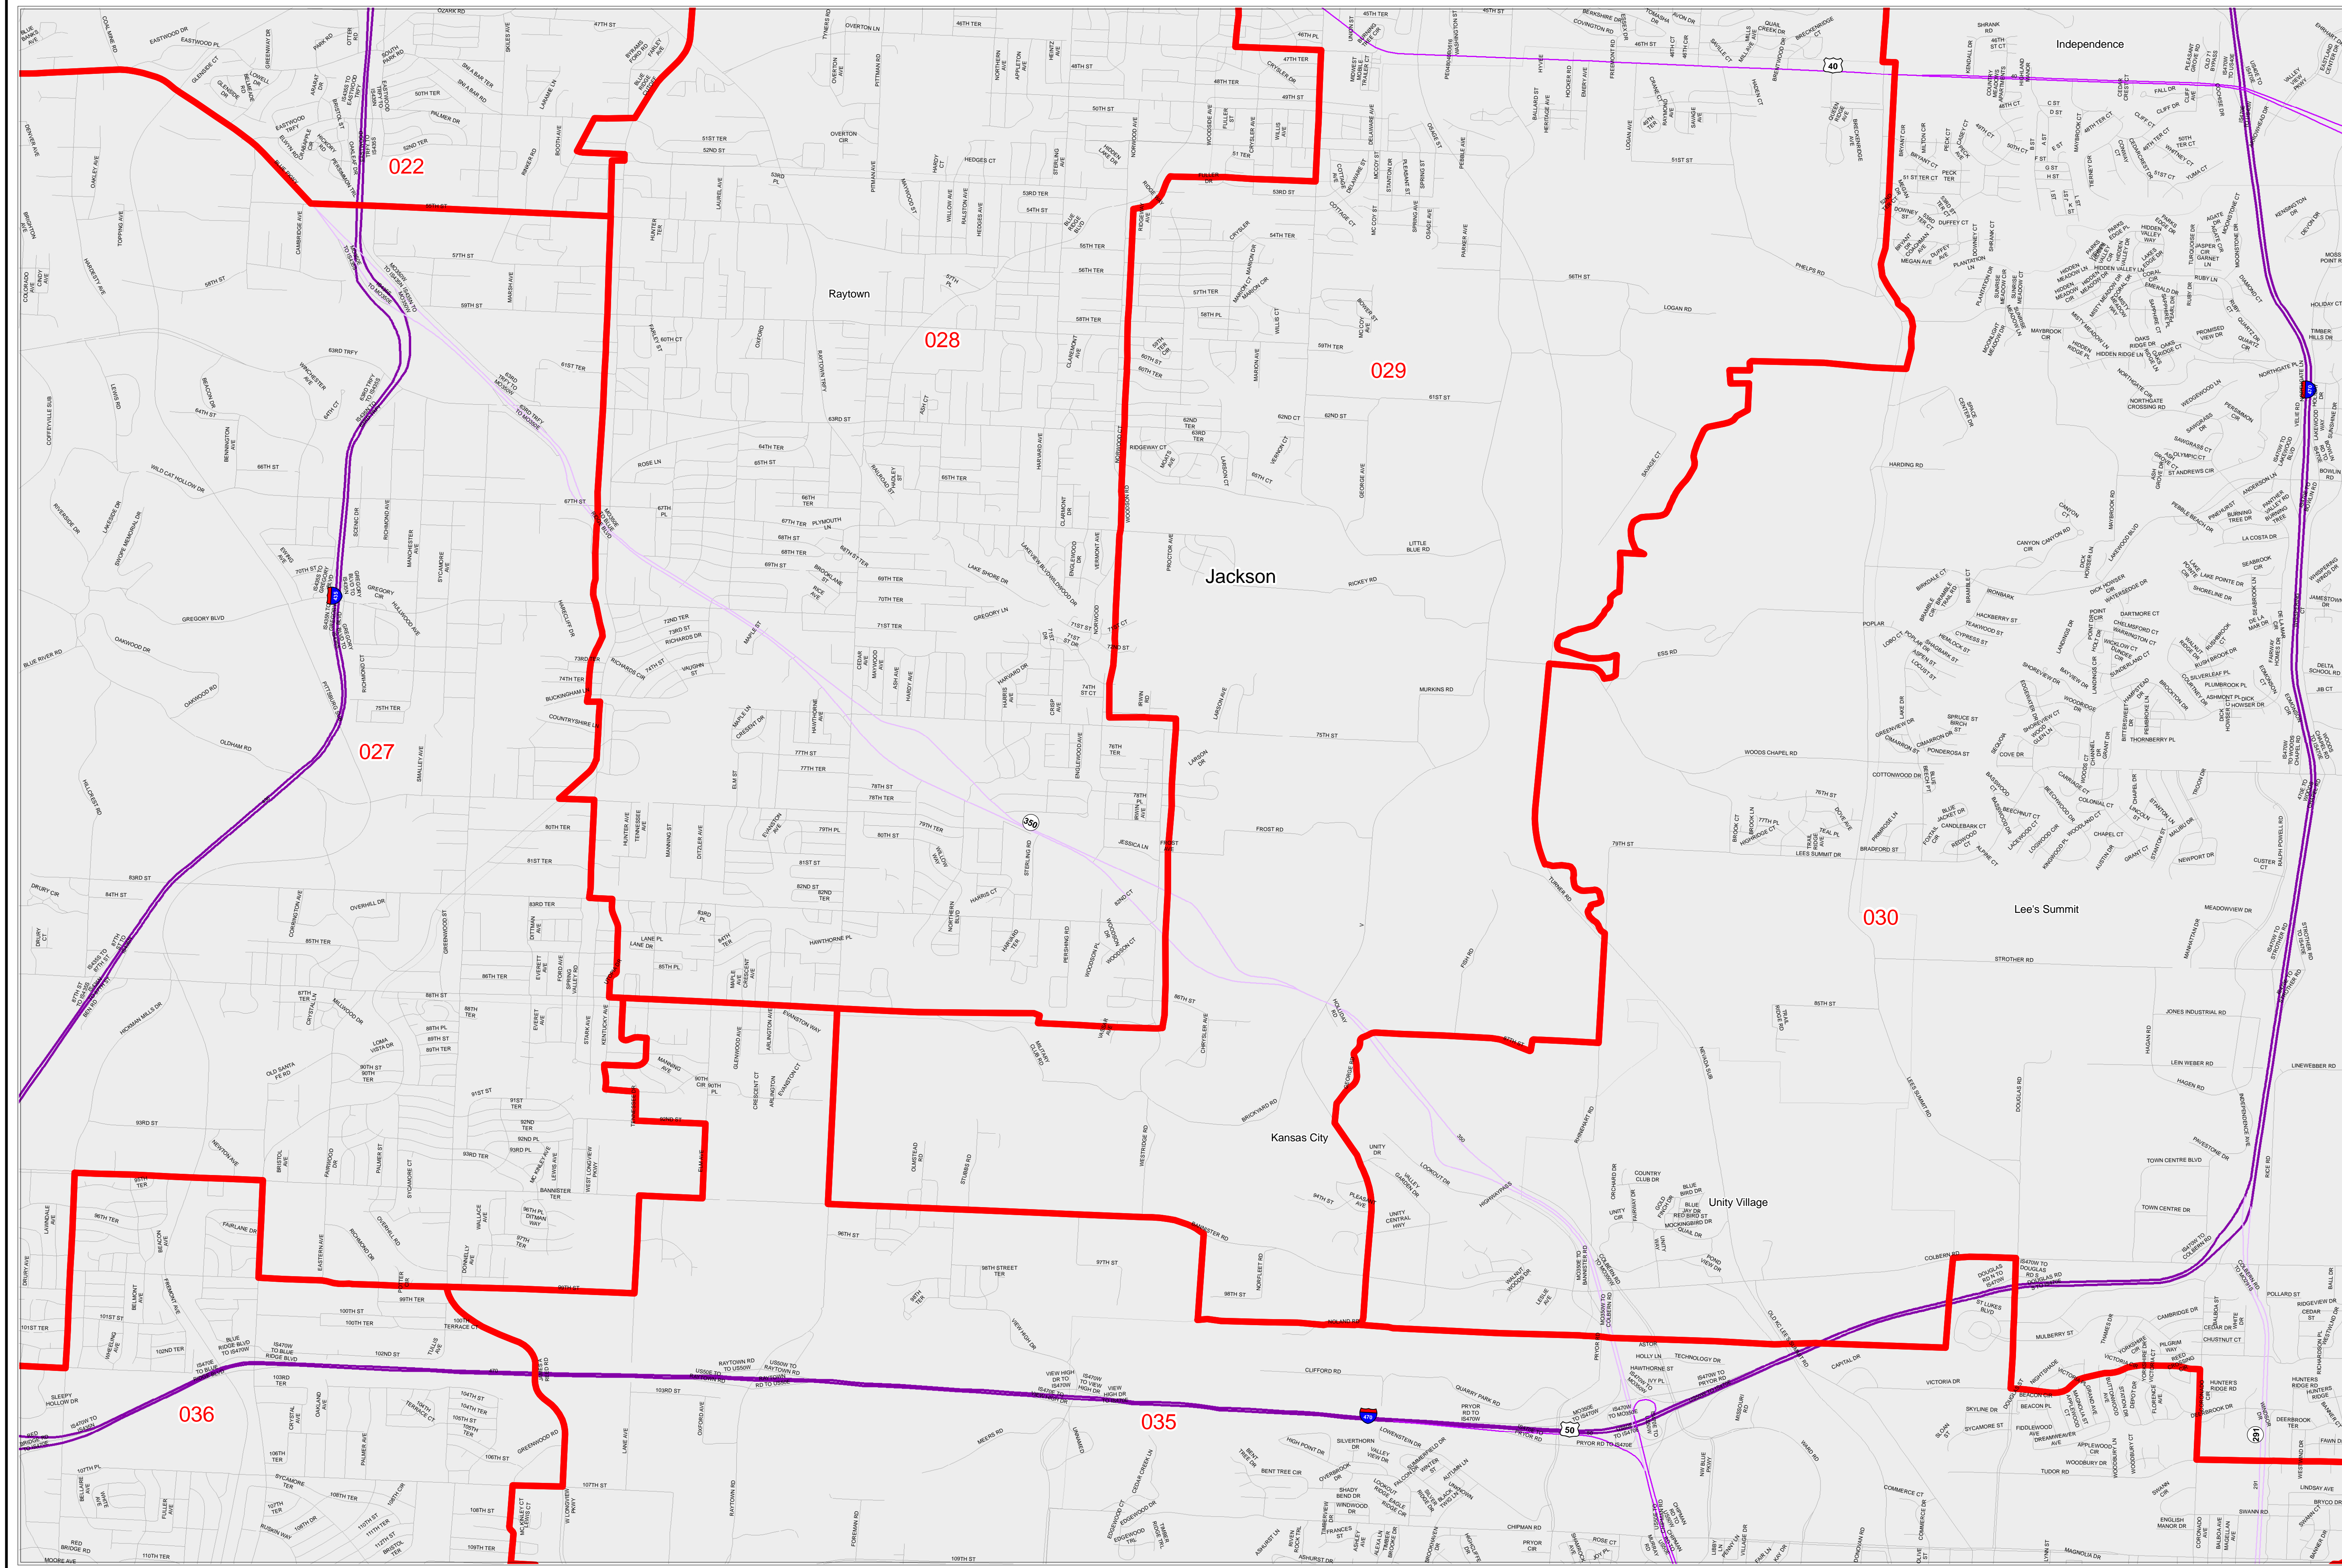

House Apportionment Plan 2011

Missouri Appellate Apportionment Commission

Jackson County